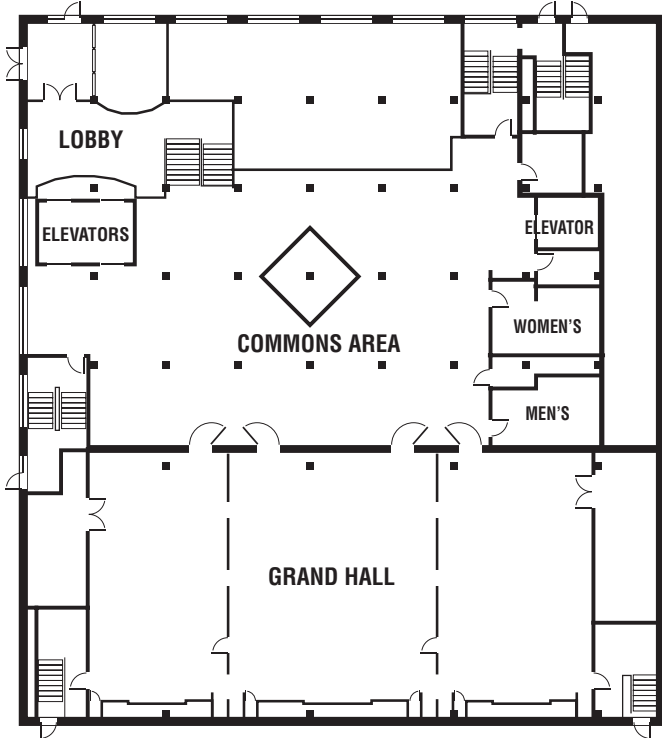

# WESTERN MICHIGAN UNIVERSITY

THE CONFERENCE CENTERS  
GRAND RAPIDS

Floor Plans — Downtown  
200 Ionia Ave. SW • Grand Rapids  
Ph: (616) 771-4141  
[www.wmuconferencecentersgr.com](http://www.wmuconferencecentersgr.com)

## MAIN ENTRANCE

MAIN FLOOR - GROUND LEVELS

LOWER LEVEL

THIRD FLOOR

FOURTH FLOOR