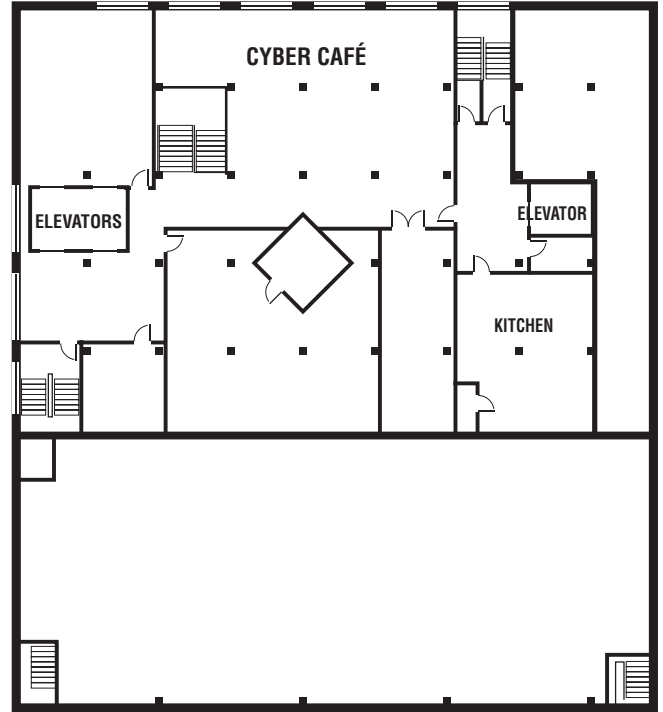

# WESTERN MICHIGAN UNIVERSITY

THE CONFERENCE CENTERS  
GRAND RAPIDS

Floor Plans — Downtown  
200 Ionia Ave. SW • Grand Rapids  
Ph: (616) 771-4141  
[www.wmuconferencecentersgr.com](http://www.wmuconferencecentersgr.com)

## MAIN ENTRANCE

MAIN FLOOR - GROUND LEVELS

LOWER LEVEL

THIRD FLOOR

FOURTH FLOOR